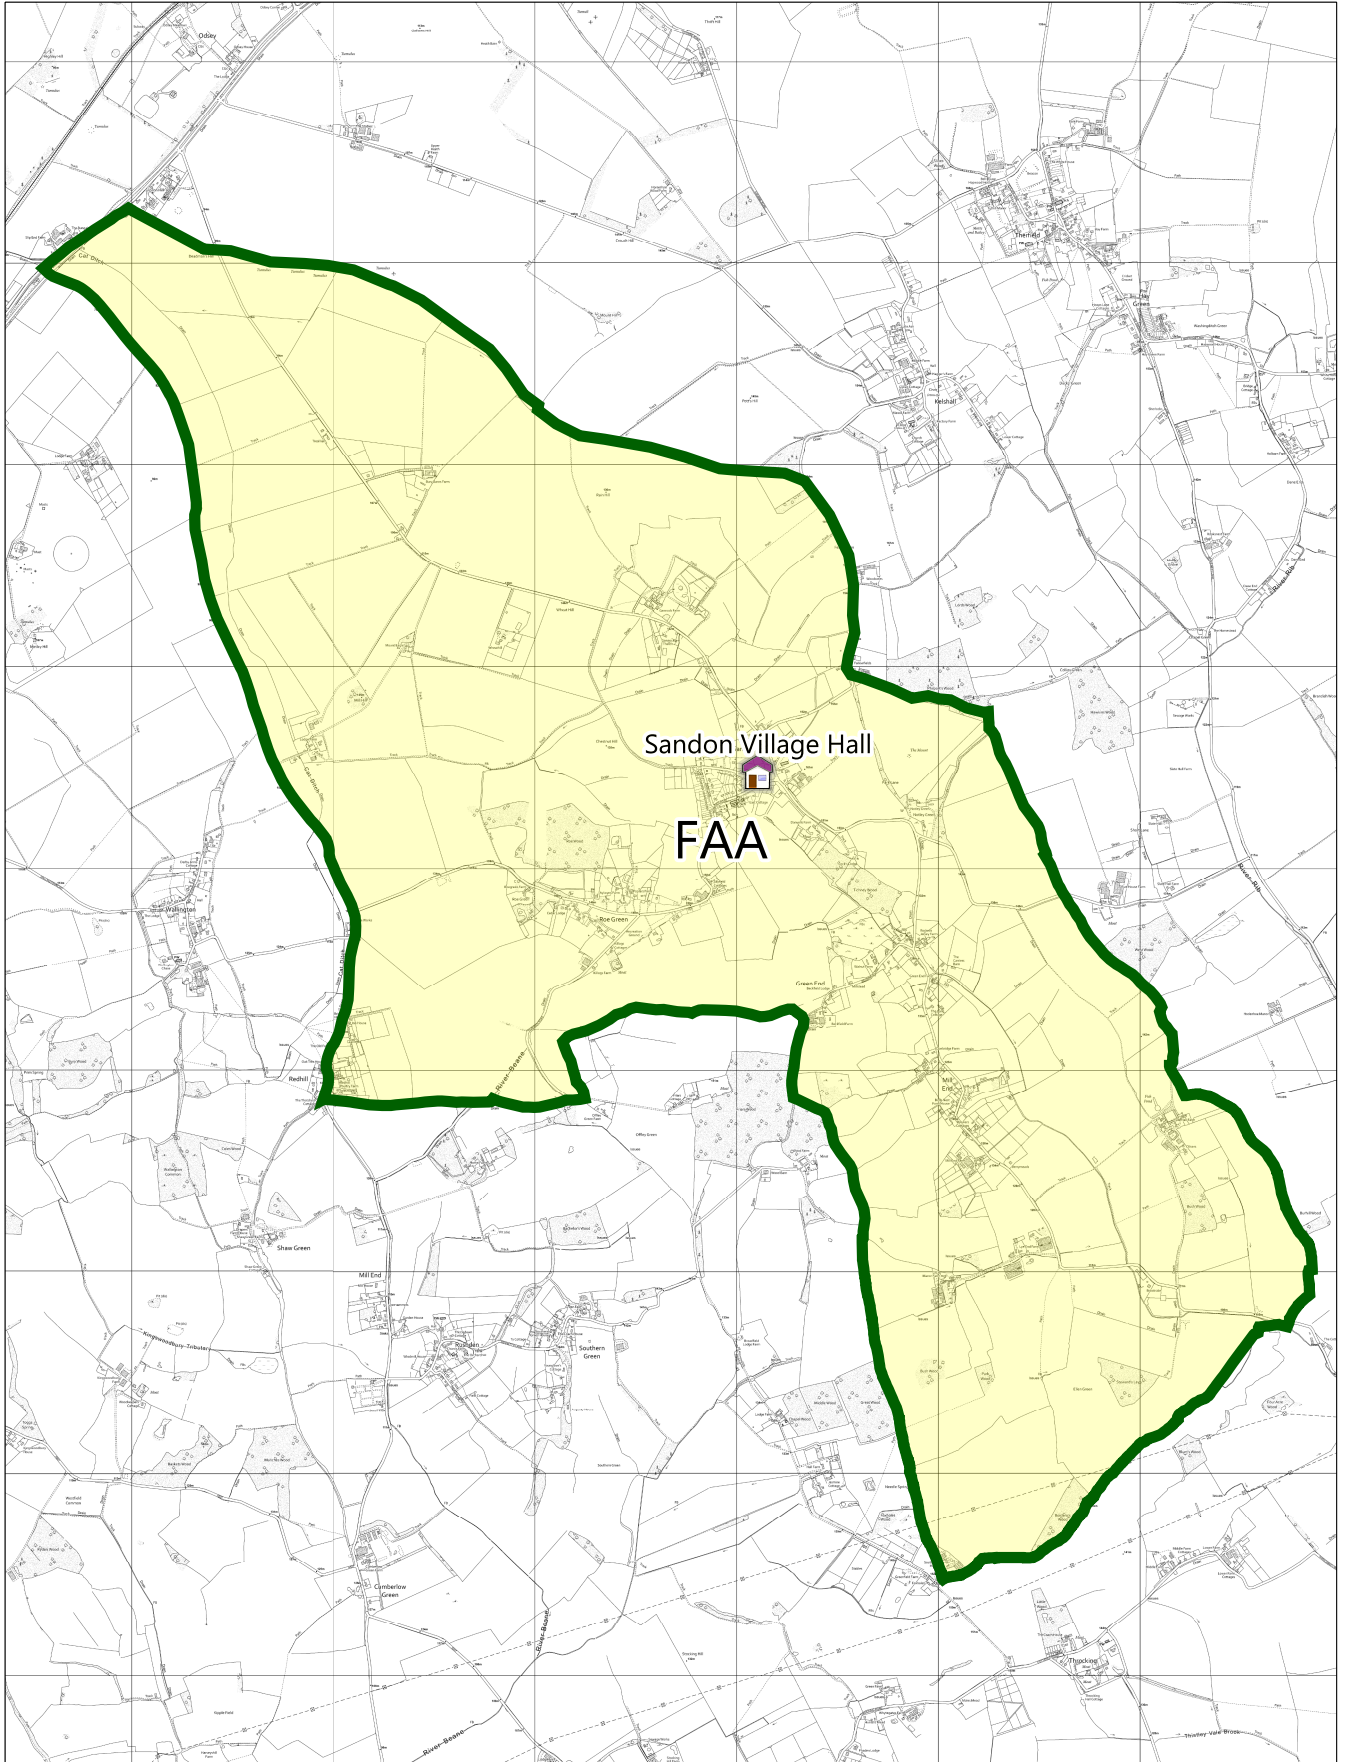

Sandon Village Hall - Weston and Sandon Ward

Sandon Village Hall, Payne End,
Sandon, Herts, SG9 0QU

NORTH HERTFORDSHIRE DISTRICT COUNCIL

Scale: 1:37500
Date: 20:08:19

© Crown copyright and database rights 2019 Ordnance Survey 100018622